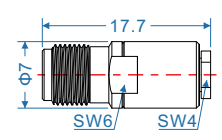

2.4-K (Code 18)

Max Operating Freq: 50 GHz