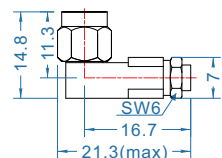

SMA-JW (Code 33)

Max Operating Freq: 18 GHz