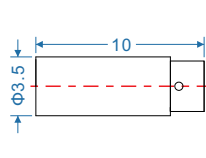

SMPM-J (Code 31)

Max Operating Freq: 40 GHz