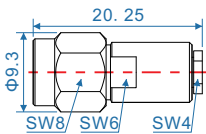

Available connectors

2.92-J (Code 01)

Max Operating Freq: 26.5 GHz