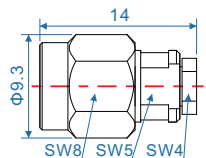

SMA-J (Code 05)

Max Operating Freq: 18 GHz