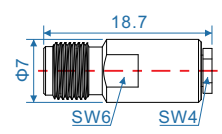

3.5-K (Code 04)

Max Operating Freq: 26.5 GHz