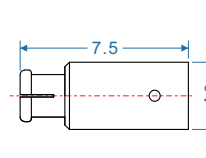

SMPM-K (Code 32)

Max Operating Freq: 40 GHz