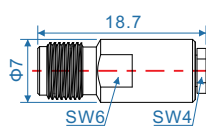

## Available connectors

2.92-J (Code 01)

Max Operating Freq: 26.5 GHz

2.92-K (Code 02)

Max Operating Freq: 26.5 GHz

3.5-J (Code 03)

Max Operating Freq: 26.5 GHz

3.5-K (Code 04)