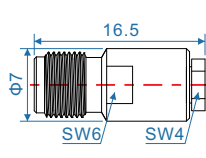

SMA-K (Code 06)

Max Operating Freq: 18 GHz