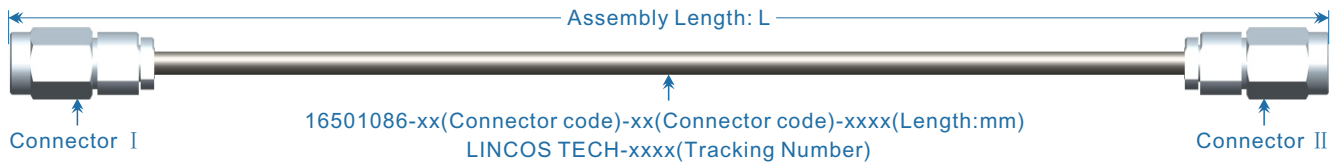

## Available connectors

2.92-J (Code 01)

Max Operating Freq: 26.5 GHz

2.92-K (Code 02)

Max Operating Freq: 26.5 GHz

3.5-J (Code 03)

Max Operating Freq: 26.5 GHz

3.5-K (Code 04)