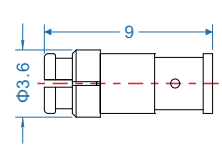

SMP-K (Code 10)

Max Operating Freq: 26.5 GHz