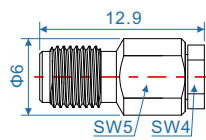

SSMA-K (Code 12)

Max Operating Freq: 26.5 GHz