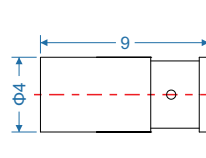

SMP-J (Code 09)

Max Operating Freq: 26.5 GHz