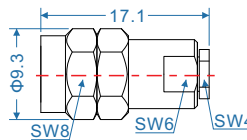

2.4-J (Code 17)

Max Operating Freq: 50 GHz