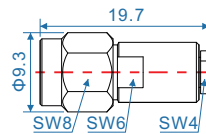

## Available connectors

2.92-J (Code 01)

Max Operating Freq: 26.5 GHz

2.92-K (Code 02)

Max Operating Freq: 26.5 GHz

3.5-J (Code 03)

Max Operating Freq: 26.5 GHz

3.5-K (Code 04)