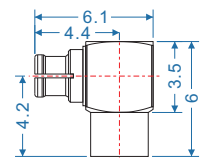

SMPM-KW (Code 29)

Max Operating Freq: 18 GHz