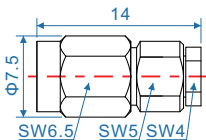

SSMA-J (Code 11)

Max Operating Freq: 26.5 GHz